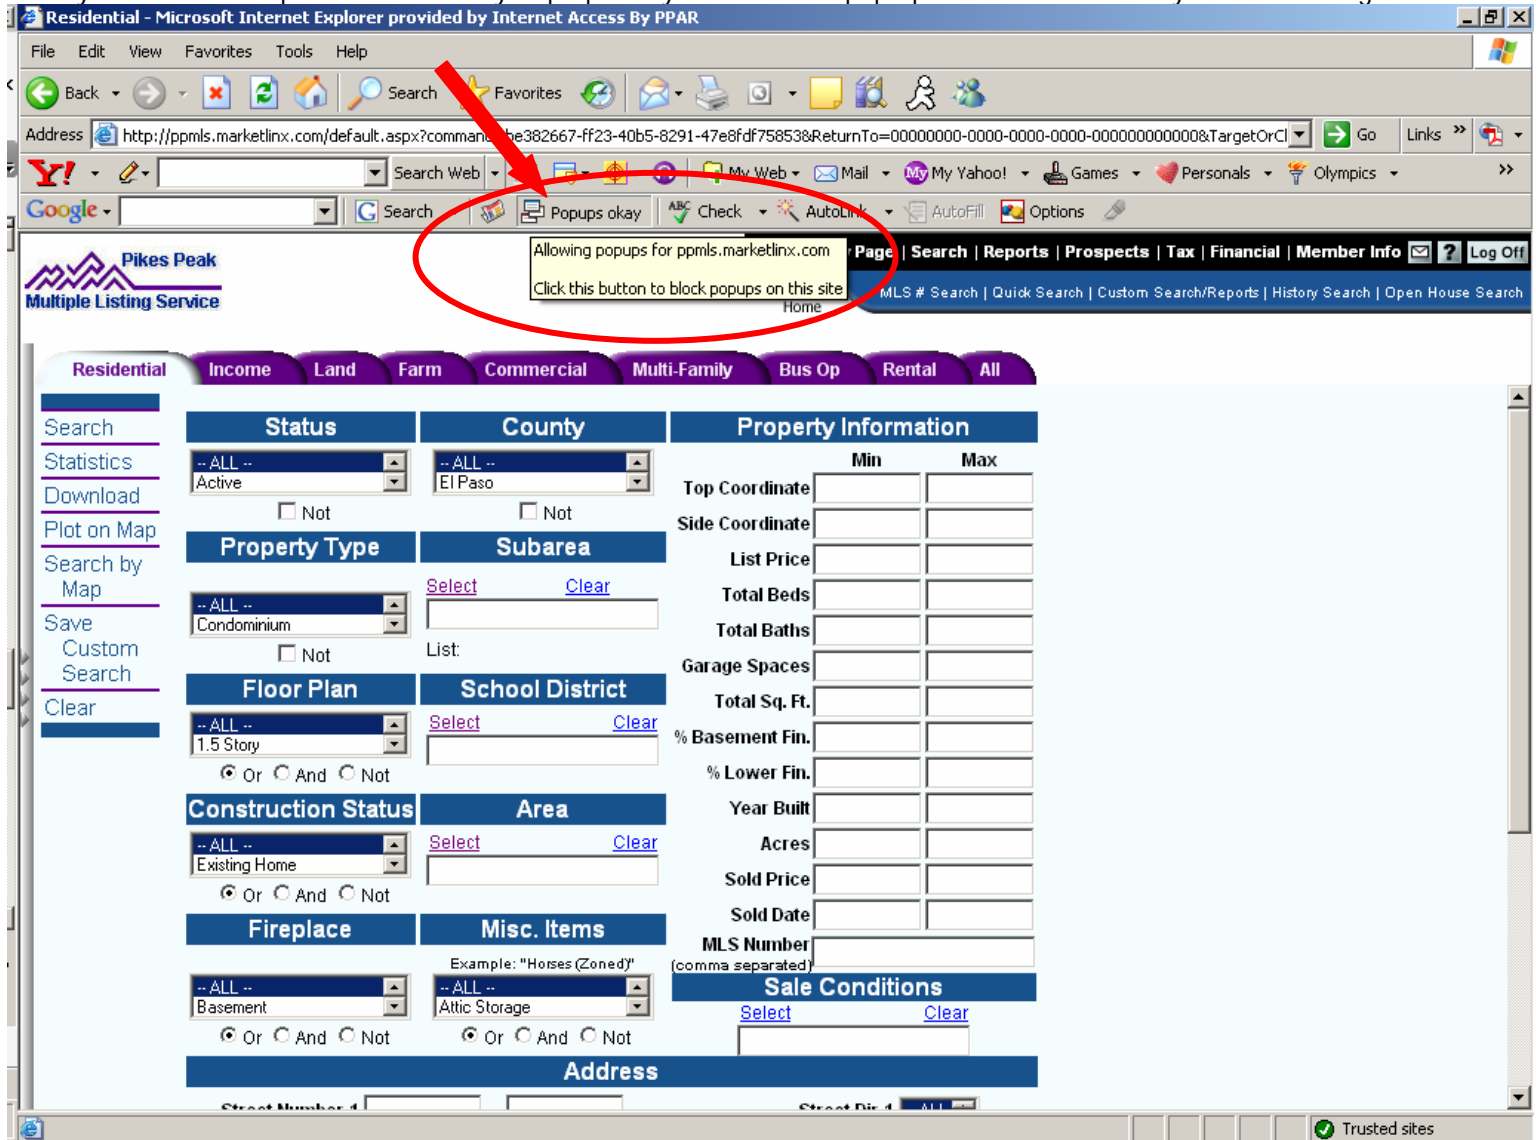

Click down arrow on the icon that looks like a browser window with a shield overlaid on it.

To correct the problem if you have the Google Toolbar you need do the following to allow pop-ups on the PPMLS Tempo website.

Click on icon that looks like several windows loaded over the top of one another which will say # blocked which indicates how many times the site has been blocked.

Once you click on the option it will then say Pop-ups okay and will allow pop-ups from the site which you are browsing.