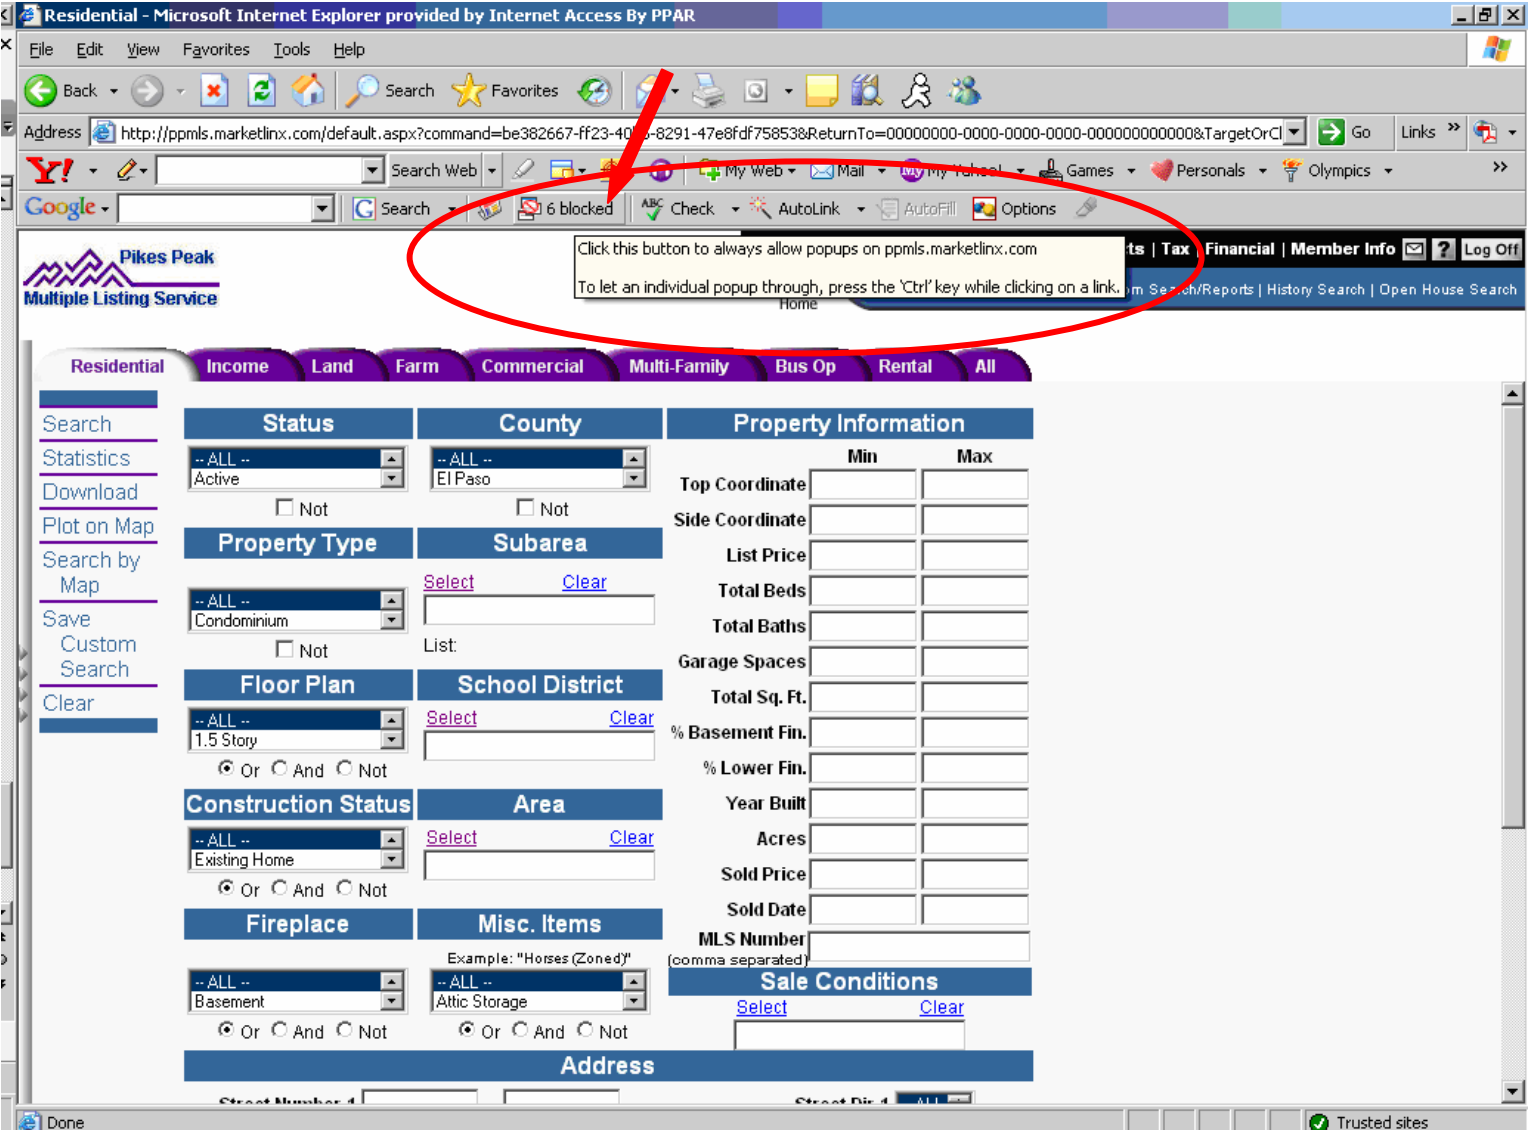

CMA Wizard

Loading..

Total number of
Click on ML:

RES	
1	<input checked="" type="checkbox"/> 461

riendly

Price
\$384,900

sted sites

To correct the problem if you have the Yahoo Toolbar you need do the following to allow pop-ups on the PPMLS Tempo website.

Click down arrow on the icon that looks like a browser window with a shield overlaid on it.

To correct the problem if you have the Google Toolbar you need do the following to allow pop-ups on the PPMLS Tempo website.

Click on icon that looks like several windows loaded over the top of one another which will say # blocked which indicates how many times the site has been blocked.

Once you click on the option it will then say Pop-ups okay and will allow pop-ups from the site which you are browsing.