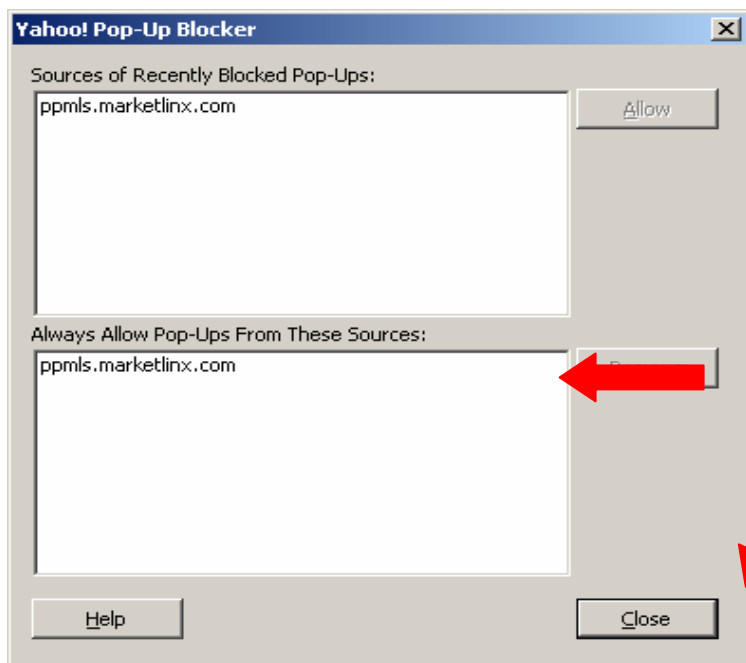

To correct the problem if you have the Yahoo Toolbar you need do the following to allow pop-ups on the PPMLS Tempo website.

Click down arrow on the icon that looks like a browser window with a shield overlaid on it.